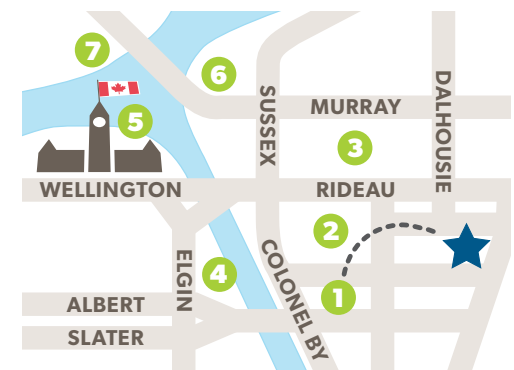

Spacious comfort in a perfect location. Just steps away from the Shaw Centre.

When staying at Les Suites, you'll have the advantage of being within close proximity to Ottawa's downtown business district, government offices, embassies, University of Ottawa, and the all-new Shaw Convention Centre.

Les Suites is next door to great shopping at the Rideau Centre. You'll appreciate the rich choice of restaurants, attractions and nightlife options available nearby.

HOTEL FEATURES

- Spacious 1 & 2 bedroom suites
- Full kitchens in all suites
- Free Wi-Fi Internet access
- New fitness facility, pool, hot tub
- 24-hour Business Centre
- Presse Café in our lobby area

LES SUITES HOTEL ★

- Shaw Centre 1
- Rideau Centre 2
- ByWard Market 3
- National Arts Centre 4
- Parliament Buildings 5
- National Gallery of Canada 6
- Canadian Museum of History 7

LES SUITES
HOTEL OTTAWA